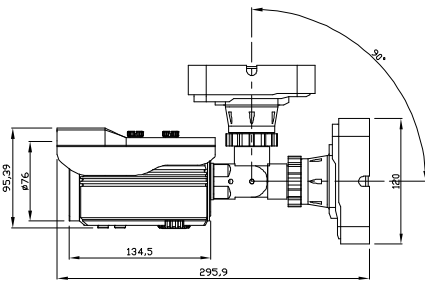

FDC-IL13060R

IP Network Camera

DIMENSION

SPECIFICATION

Image Sensor	1/1.8" Sony Global Shutter CMOS Sensor
Resolution	2056x1542 / Full resolution with up to 57fps, Full HD with up to 80fps
Min. Illumination	Color : 0.002 lux , BW : 0.001 lux
MODE	AUTO(Nomal/Deblur)/MANUAL/Flickeress
AGC LIMIT	0 – 10
Shutter Speed	1/30 ~ 1/30,000sec
Lens	3.6-11mm Lens
White Balance Mode	AWB/MANUAL/PUSH/AWB-Ext
Color Temperature	1800K to 10,000K
ATW	INDOOR /OUT DOOR
MANUAL	RED GAIN/BLUE GAIN Adjustable
Mode	Sharpness/Color Gain/DIS/Gamma
Flip	OFF/H/V/H-V Flip
Shading	ON/OFF
Gamma	LCD/CRT/User[0.45 to 0.75]
Backlight	OFF/BLC/WDR/HLC
DNR	LOW/MIDDLE/HIGH
Intelligence MOTION DET	ON/OFF
DEFOG	OFF/1 – 3
Video Out	IP
LED	Built-in 8unit PWR IR LEDs
Dimension	96(W)x96(H)x296(D)mm
Weight	Approx. 1.4Kg
Power Consumption	DC12V ±10%, Max. 1,500 mA