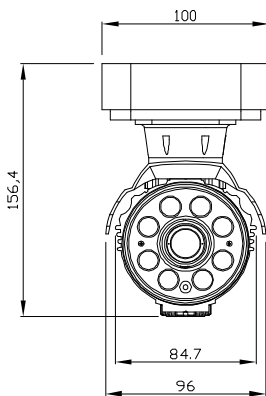

FDC-IL13060R

IP Network Camera

DIMENSION

SPECIFICATION

Image Sensor	1/1.8" Sony Global Shutter CMOS Sensor
Resolution	2056x1542 / Full resolution with up to 57fps, Full HD with up to 80fps
Min. Illumination	Color : 0.002 lux , BW : 0.001 lux
MODE	AUTO(Nomal/Deblur)/MANUAL/Flickeress
AGC LIMIT	0 – 10
Shutter Speed	1/30 ~ 1/30,000sec
Lens	3.6-11mm Lens
White Balance Mode	AWB/MANUAL/PUSH/AWB-Ext
Color Temperature	1800K to 10,000K
ATW	INDOOR /OUT DOOR
MANUAL	RED GAIN/BLUE GAIN Adjustable
Mode	Sharpness/Color Gain/DIS/Gamma
Flip	OFF/H/V/H-V Flip
Shading	ON/OFF
Gamma	LCD/CRT/User[0.45 to 0.75]
Backlight	OFF/BLC/WDR/HLC
DNR	LOW/MIDDLE/HIGH
Intelligence MOTION DET	ON/OFF
DEFOG	OFF/1 – 3
Video Out	IP
LED	Built-in 8unit PWR IR LEDs
Dimension	96(W)x96(H)x296(D)mm
Weight	Approx. 1.4Kg
Power Consumption	DC12V ±10%, Max. 1,500 mA