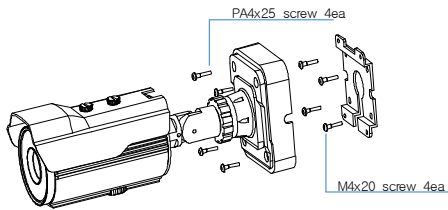

FDC-IL13060R

IP Network Camera

DIMENSION

SPECIFICATION

Image Sensor	1/1.8" Sony Global Shutter CMOS Sensor
Resolution	2056x1542 / Full resolution with up to 57fps, Full HD with up to 80fps
Min. Illumination	Color : 0.002 lux , BW : 0.001 lux
MODE	AUTO(Nomal/Deblur)/MANUAL/Flickeress
AGC LIMIT	0 – 10
Shutter Speed	1/30 ~ 1/30,000sec
Lens	3.6-11mm Lens
White Balance Mode	AWB/MANUAL/PUSH/AWB-Ext
Color Temperature	1800K to 10,000K
ATW	INDOOR /OUT DOOR
MANUAL	RED GAIN/BLUE GAIN Adjustable
Mode	Sharpness/Color Gain/DIS/Gamma
Flip	OFF/H/V/H-V Flip
Shading	ON/OFF
Gamma	LCD/CRT/User[0.45 to 0.75]
Backlight	OFF/BLC/WDR/HLC
DNR	LOW/MIDDLE/HIGH
Intelligence MOTION DET	ON/OFF
DEFOG	OFF/1 – 3
Video Out	IP
LED	Built-in 8unit PWR IR LEDs
Dimension	96(W)x96(H)x296(D)mm
Weight	Approx. 1.4Kg
Power Consumption	DC12V ±10%, Max. 1,500 mA